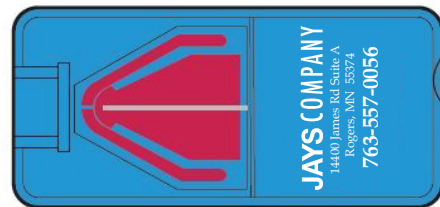

5015

Item Number: 5015

Quantity	Price per each
50	\$2.65
100	\$2.10
250	\$1.90
500	\$1.70
1,000	\$1.62
2,500	\$1.56

\$40.00 Set-Up Fee 1-Color Imprint
 Imprint Area: 0.625" h x 1.25" w

Item Number: 80214

Quantity	Price per each
250	\$2.45
500	\$2.25
1,000	\$2.10
2,500	\$1.96

\$40.00 Set-Up Fee 1-Color Imprint
 Imprint Area: 1" h x 1.125" w

80214

70068

Item Number: 70068

Quantity	Price per each
100	\$4.72
250	\$4.58
500	\$4.43
1,000	\$4.13
2,500	\$3.86

\$40.00 Set-Up Fee 1-Color Imprint
 Imprint Area: 0.5" h x 1" w